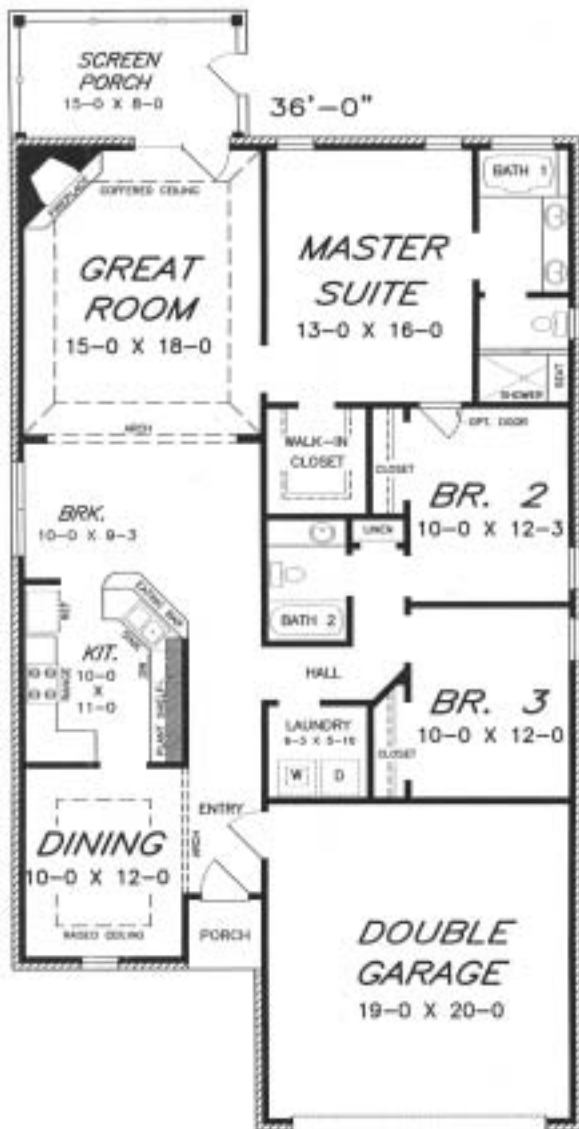

THE MURPHEY AT DEXTER WAY

A QualityLife Community for Adults 55+

The Murphey Features:

- ◆ 1,667 Heated Square Feet on One Story
- ◆ Master Suite and Two Additional Bedrooms
- ◆ Formal Dining Room
- ◆ Two Full Bathrooms
- ◆ 15 x 18 feet screened back porch
- ◆ Available on Lots: All Lots except 18 and 19