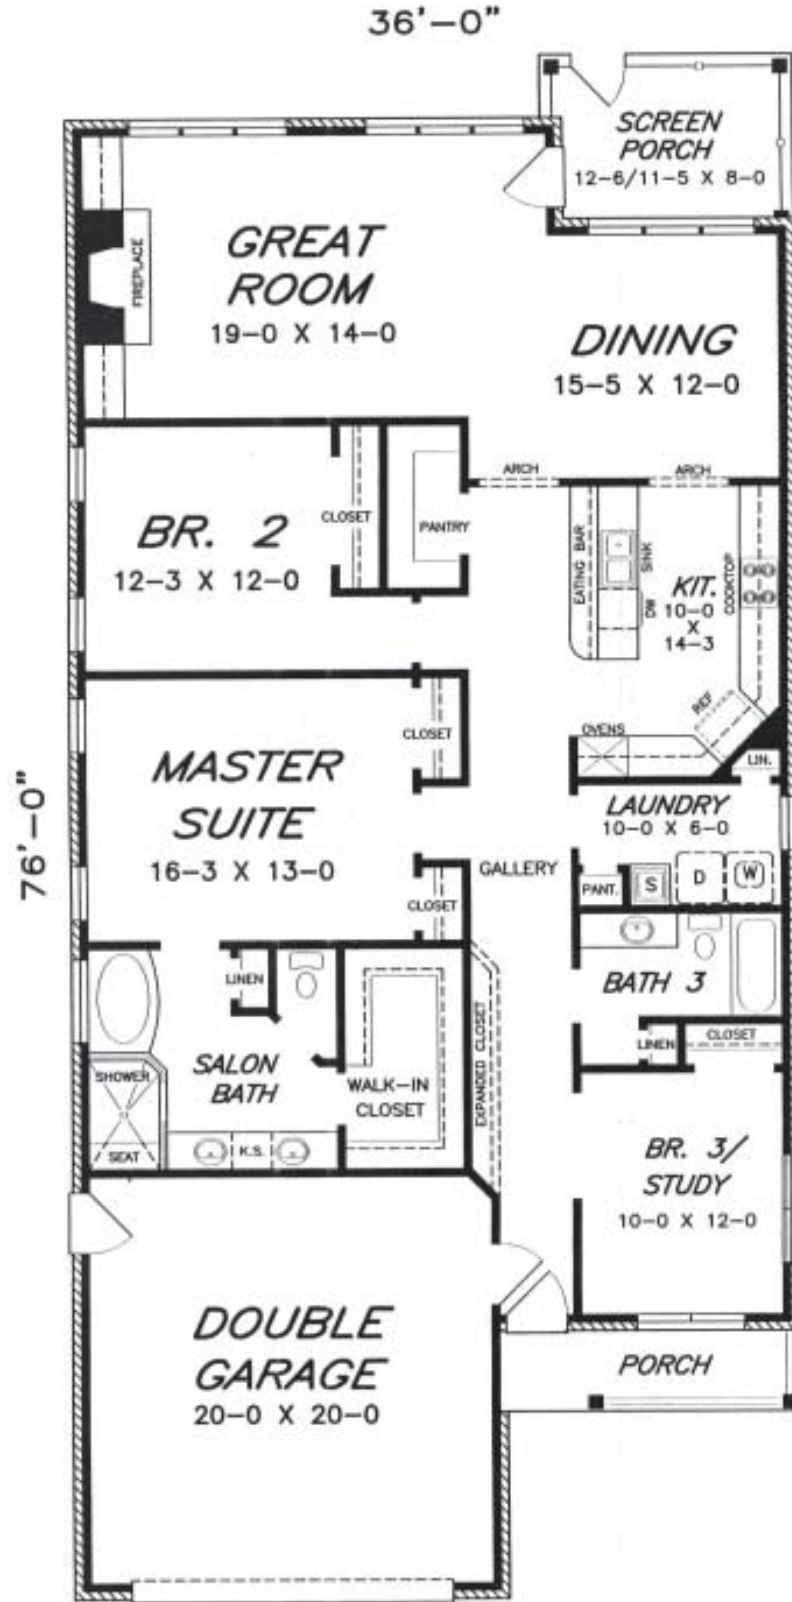

## The Worthington Features:

- ◆ 1938 Heated Square Feet
- ◆ Master Suite, Second Bedroom and Bedroom/Study Downstairs
- ◆ Two Bathrooms
- ◆ Screened In Porch
- ◆ Plan can be expanded to add additional space upstairs

**\$236,000**

**Available on Wooded Lot**

\*\*\* Permanent Stair to Attic Storage is Included although not shown on plan